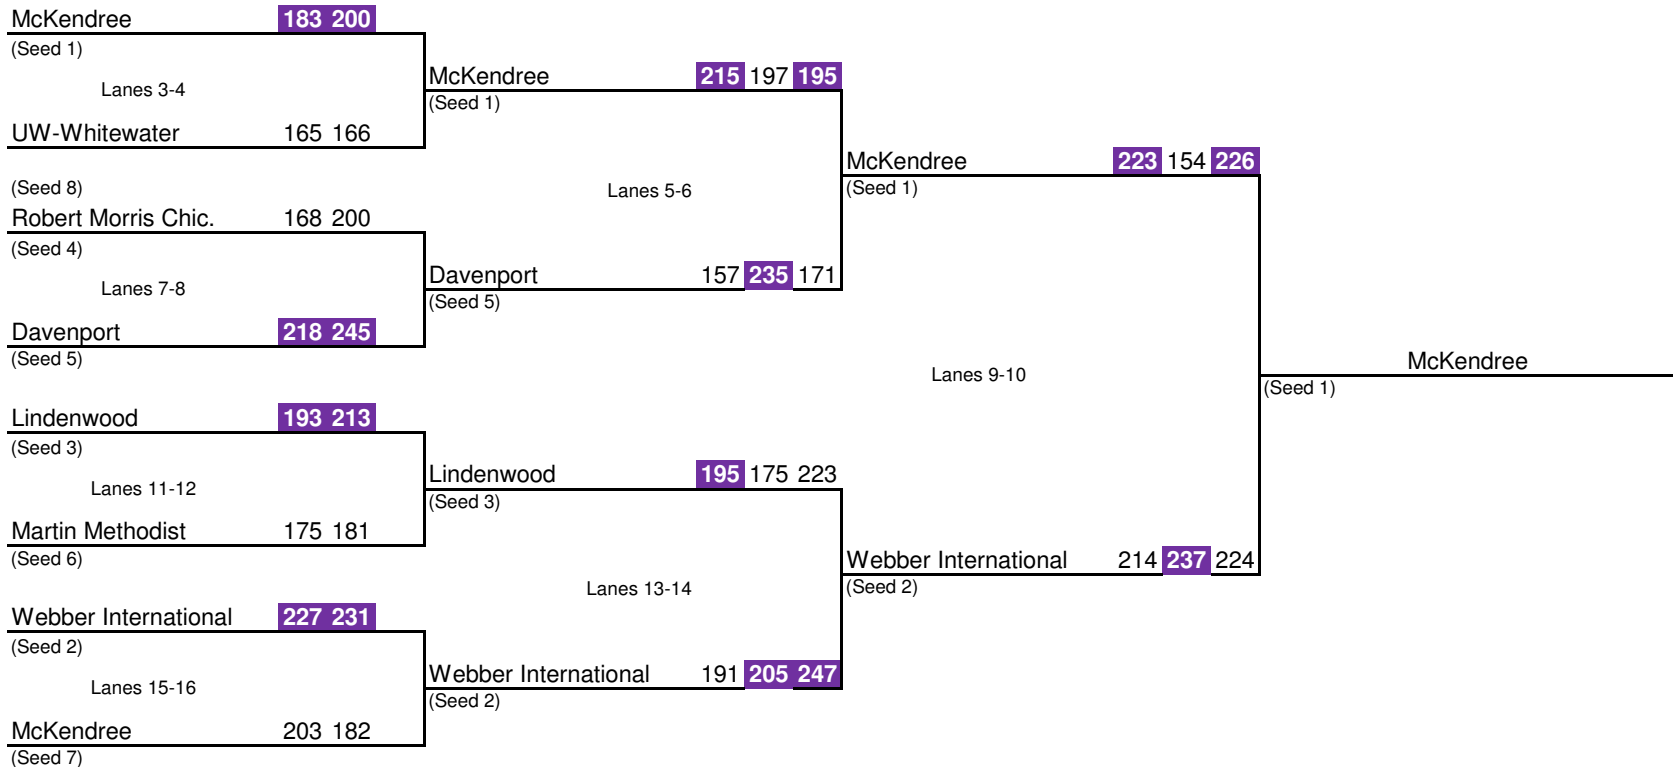

McKendree Baker Challenge

Women's Bracket Finals

Best 2 out of 3 baker games advances, in case of a 1-1/2 to 1-1/2 tie, the team with the highest 3 game baker total will advance.

In the event that both teams have rolled the same 3 game baker total, each bowler will roll 1 ball (for a total of 5 balls per team) and the total score for that frame will be declared the winner.

If there is a tie in the Championship match there will be a 1 game roll off to determine the Champion.

Both losers of the semi-final round are considered tied for 3rd, and 5th, 6th, 7th, 8th places will be given based on team seeding.